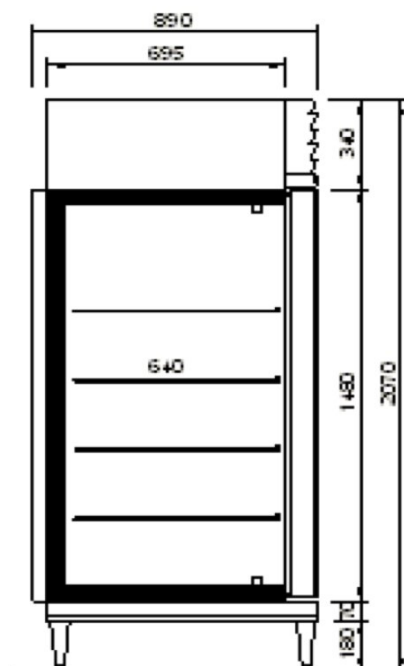

Hussmann Koxka Prices 2010  
Full-glass doors

18 February 2010

A Doors-Vertical Reach-ins	Model	Width	Height	Depth	2010 list price
	A-14.2C	1400	2070	890	£5,624.00
	A-14.3R	1400	2070	890	£4,290.00
	A-7.1C	700	2070	890	£3,914.00
	A-7.1R	700	2070	890	£2,845.00
Frozen food	ADC-4	670	1980	643	£2,712.00
L1 (-18/-15oC)	ADC-6	670	1980	839	£2,995.00
	ADC-10.2	1240	1940	810	£5,745.00
Refrigerated	ADR-4	670	1980	643	£2,190.00
M2 (-1/+7oC)	ADR-6	670	1980	839	£2,480.00
	ADR-10.2	1240	1940	810	£4,342.00

A-14 and A-7

A-Cases

Accessories

2010 list price

Adjustable Grid Set

BBXC802007	AD-6 Sticker set	£236.00
BBXC802006	AD-4 Sticker set	£163.00