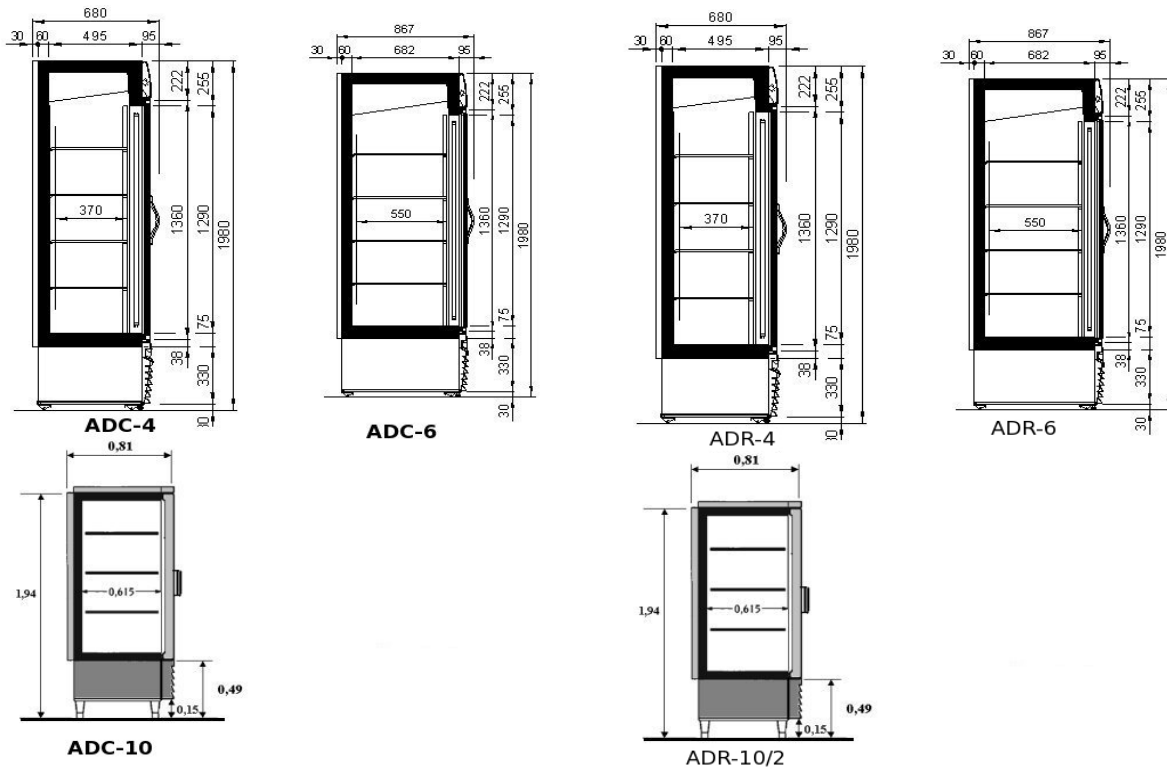

Hussmann Koxka Prices 2010  
Full-glass doors

18 February 2010

A Doors-Vertical Reach-ins	Model	Width	Height	Depth	2010 list price
	A-14.2C	1400	2070	890	£5,624.00
	A-14.3R	1400	2070	890	£4,290.00
	A-7.1C	700	2070	890	£3,914.00
	A-7.1R	700	2070	890	£2,845.00
Frozen food	ADC-4	670	1980	643	£2,712.00
L1 (-18/-15oC)	ADC-6	670	1980	839	£2,995.00
	ADC-10.2	1240	1940	810	£5,745.00
Refrigerated	ADR-4	670	1980	643	£2,190.00
M2 (-1/+7oC)	ADR-6	670	1980	839	£2,480.00
	ADR-10.2	1240	1940	810	£4,342.00

A-14 and A-7

A-Cases

Accessories

2010 list price

Adjustable Grid Set

BBXC802007	AD-6 Sticker set	£236.00
BBXC802006	AD-4 Sticker set	£163.00