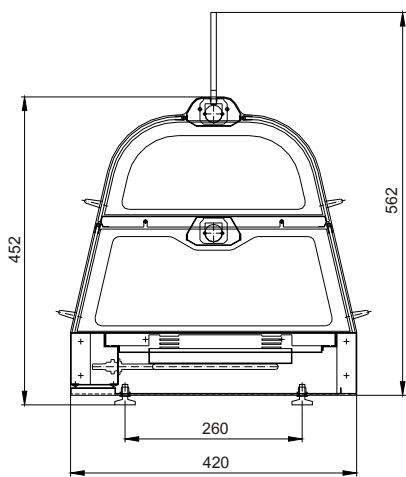

Loire

Je teplá stolní vitrína, která svým moderním designem zaručuje jedinečnou prezentaci vystavených potravin. Splňuje všechna kritéria stále náročnějšího trhu:

- moderní vzhled
- osvětlený reklamní panel
- regulace nastavení vnitřní vlhkosti
- nasvětlení horní i spodní police pro vystavované výrobky
- robustní a pevná konstrukce
- vyjímatelný zásobník na drobky usnadňující čištění vnitřního prostoru
- verze standard nebo self-service
- barvy: nerezová, zlatá a všechny RAL barvy
- mechanický termostat

Loire

Loire, a hot display case with a new modern design provides a unique advertising and display solution.

- a rugged and solid construction
- mechanical thermostat
- illuminated upper and lower shelves
- regulation and set-up of required humidity
- removable crumb tray to easy of cleaning
- temperature range: +30/+95°C
- one dimension
- standard or self-service versions voltage 230V/50Hz/1Ph
- colours: black, gold and all RAL colours
- plexi top promotion panel

CZ E Loire

Model	Rozměry Dimensions	Police Shelf	Příkon Power input	Osvětlení Lightening	Teplota Temperature	Váha Weight	Kód Code
Loire	606x420x452	600x250	1000W	2x15W	+30/+90°C	30kg	24-1512

UNIS COOL, s.r.o.
Sviadnov 218
739 25 Frýdek - Místek
Czech republic
www.uniscool.cz

tel.: +420 558 655 211
fax: +420 558 655 104
e-mail: info@uniscool.cz

Loire

Warm multipurpose top showcase